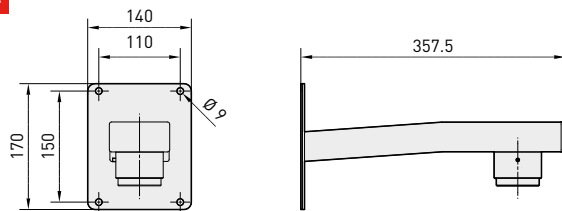

MECHANICAL

DBH03

Internal cable management
 Max load: 25kg (55lb)
 Length: 922mm (36.2in)

DBH04

Internal cable management
 Max load: 25kg (55lb)
 Length: 357.5mm (14in)

DBH05

Installation over parapets
 Internal cable management
 Max load: 25kg (55lb)
 Length: 812.5mm (31.9in)

DPTCH

Pole installation
 Pole diameters: 80 - 150mm (3.1 - 5.9in)
 Compatible with DBH04

DCWGH

Installation on corners
 Compatible with DBH04

ENVIRONMENTS

Indoor / Outdoor

Unit Weight:

DBH03 2kg / 4.4lb
 DBH04 2.2kg / 4.8lb
 DBH05 5kg / 11lb
 DPTCH 2.5kg / 5.6lb
 DCWGH 2.2kg / 4.8lb

Package Weight:

DBH03 2.6kg / 5.7lb
 DBH04 2.6kg / 5.7lb
 DBH05 6.6kg / 14.5lb
 DPTCH 2.8kg / 6.2lb
 DCWGH 2.7kg / 5.9lb

Package Dimensions (BxHxL):

DBH03 9x19.5x105.5cm / 3.5x7.7x41.5in
 DBH04 16x18.5x46cm / 6.3x7.3x18.1in
 DBH05 7.5x51x76cm / 2.9x20x29.9in
 DPTCH 20x25.5x14cm / 7.8x10x5.5in
 DCWGH 24x32x24.5cm / 9.4x12.6x9.7in

Master Carton:

DBH03 -
 DBH04 8 units
 DBH05 -
 DPTCH 10 units
 DCWGH 6 units

DBH05

DBH03

DBH04

DPTCH

DCWGH

The values are in millimeters.