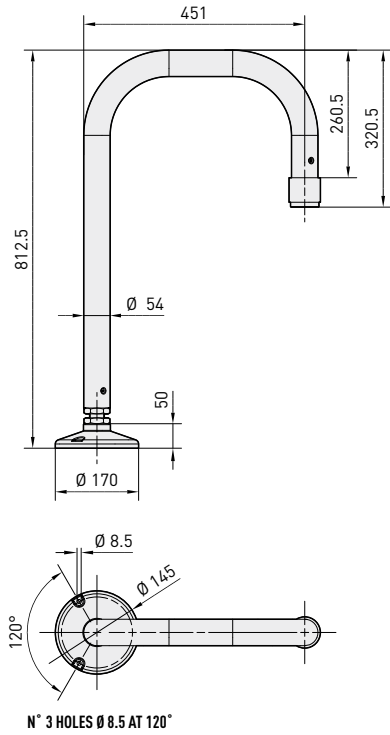

DBH05

The values are in millimeters.