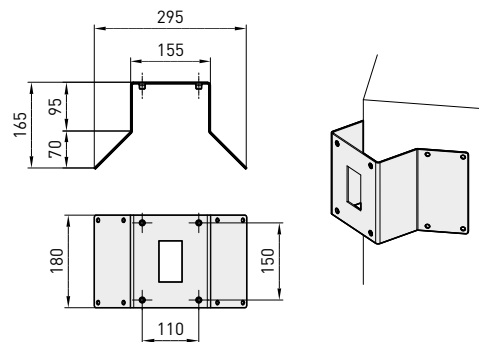

MECHANICAL

DBH03

Internal cable management
 Max load: 25kg (55lb)
 Length: 922mm (36.2in)

DBH04

Internal cable management
 Max load: 25kg (55lb)
 Length: 357.5mm (14in)

DBH05

Installation over parapets
 Internal cable management
 Max load: 25kg (55lb)
 Length: 812.5mm (31.9in)

DPTCH

Pole installation
 Pole diameters: 80 - 150mm (3.1 - 5.9in)
 Compatible with DBH04

DCWGH

Installation on corners
 Compatible with DBH04

ENVIRONMENTS

Indoor / Outdoor

Unit Weight:

DBH03 2kg / 4.4lb
 DBH04 2.2kg / 4.8lb
 DBH05 5kg / 11lb
 DPTCH 2.5kg / 5.6lb
 DCWGH 2.2kg / 4.8lb

Package Weight:

DBH03 2.6kg / 5.7lb
 DBH04 2.6kg / 5.7lb
 DBH05 6.6kg / 14.5lb
 DPTCH 2.8kg / 6.2lb
 DCWGH 2.7kg / 5.9lb

Package Dimensions (BxHxL):

DBH03 9x19.5x105.5cm / 3.5x7.7x41.5in
 DBH04 16x18.5x46cm / 6.3x7.3x18.1in
 DBH05 7.5x51x76cm / 2.9x20x29.9in
 DPTCH 20x25.5x14cm / 7.8x10x5.5in
 DCWGH 24x32x24.5cm / 9.4x12.6x9.7in

Master Carton:

DBH03 -
 DBH04 8 units
 DBH05 -
 DPTCH 10 units
 DCWGH 6 units

DBH05

DBH03

DBH04

DPTCH

DCWGH

The values are in millimeters.