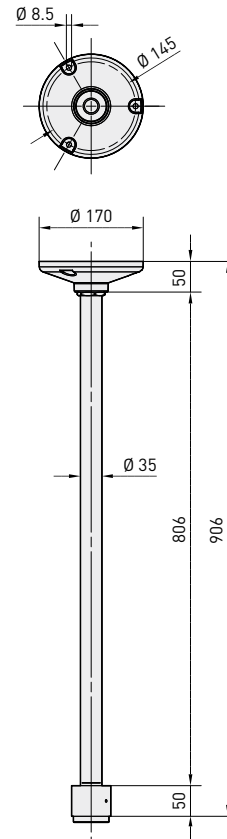

DBH03

The values are in millimeters.