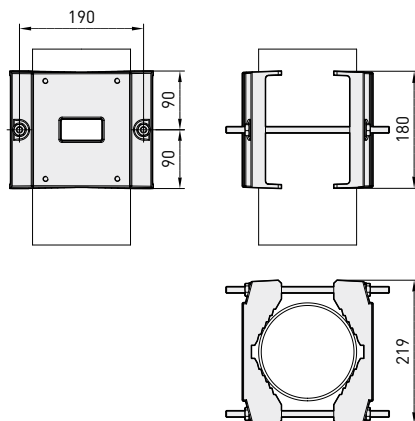

MECHANICAL

DBH03

Internal cable management
 Max load: 25kg (55lb)
 Length: 922mm (36.2in)

DBH04

Internal cable management
 Max load: 25kg (55lb)
 Length: 357.5mm (14in)

DBH05

Installation over parapets
 Internal cable management
 Max load: 25kg (55lb)
 Length: 812.5mm (31.9in)

DPTCH

Pole installation
 Pole diameters: 80 - 150mm (3.1 - 5.9in)
 Compatible with DBH04

DCWGH

Installation on corners
 Compatible with DBH04

ENVIRONMENTS

Indoor / Outdoor

Unit Weight:

DBH03 2kg / 4.4lb
 DBH04 2.2kg / 4.8lb
 DBH05 5kg / 11lb
 DPTCH 2.5kg / 5.6lb
 DCWGH 2.2kg / 4.8lb

Package Weight:

DBH03 2.6kg / 5.7lb
 DBH04 2.6kg / 5.7lb
 DBH05 6.6kg / 14.5lb
 DPTCH 2.8kg / 6.2lb
 DCWGH 2.7kg / 5.9lb

Package Dimensions (BxHxL):

DBH03 9x19.5x105.5cm / 3.5x7.7x41.5in
 DBH04 16x18.5x46cm / 6.3x7.3x18.1in
 DBH05 7.5x51x76cm / 2.9x20x29.9in
 DPTCH 20x25.5x14cm / 7.8x10x5.5in
 DCWGH 24x32x24.5cm / 9.4x12.6x9.7in

Master Carton:

DBH03 -
 DBH04 8 units
 DBH05 -
 DPTCH 10 units
 DCWGH 6 units

DBH05

DBH03

DBH04

DPTCH

DCWGH

The values are in millimeters.